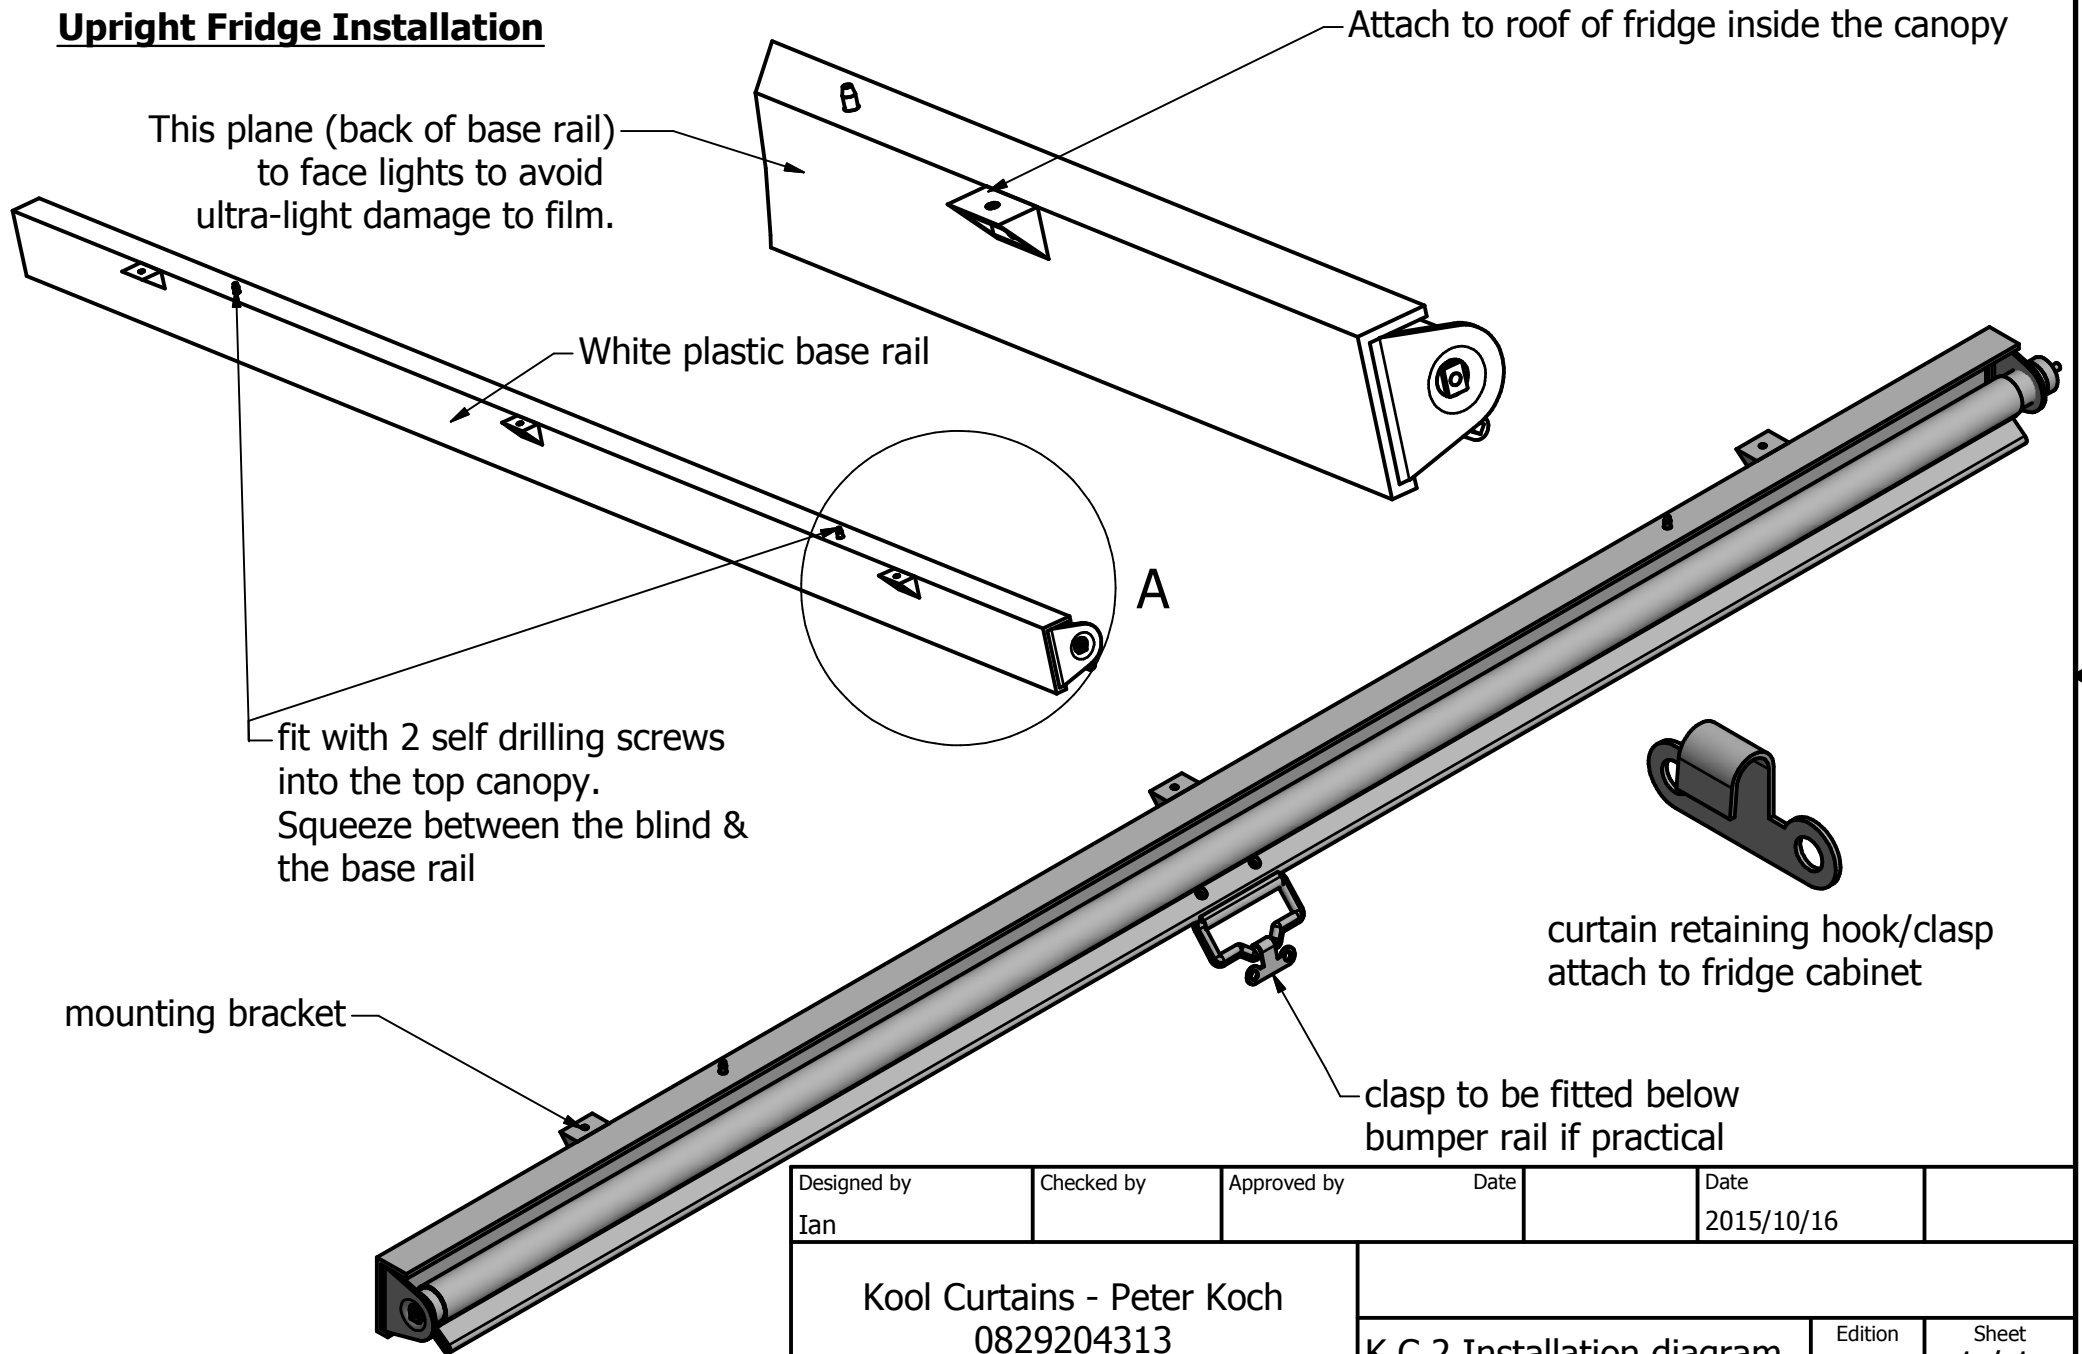

Upright Fridge Installation

Designed by Ian	Checked by	Approved by	Date	Date 2015/10/16	
Kool Curtains - Peter Koch 0829204313			K C 2 Installation diagram		Edition
					Sheet 1 / 1