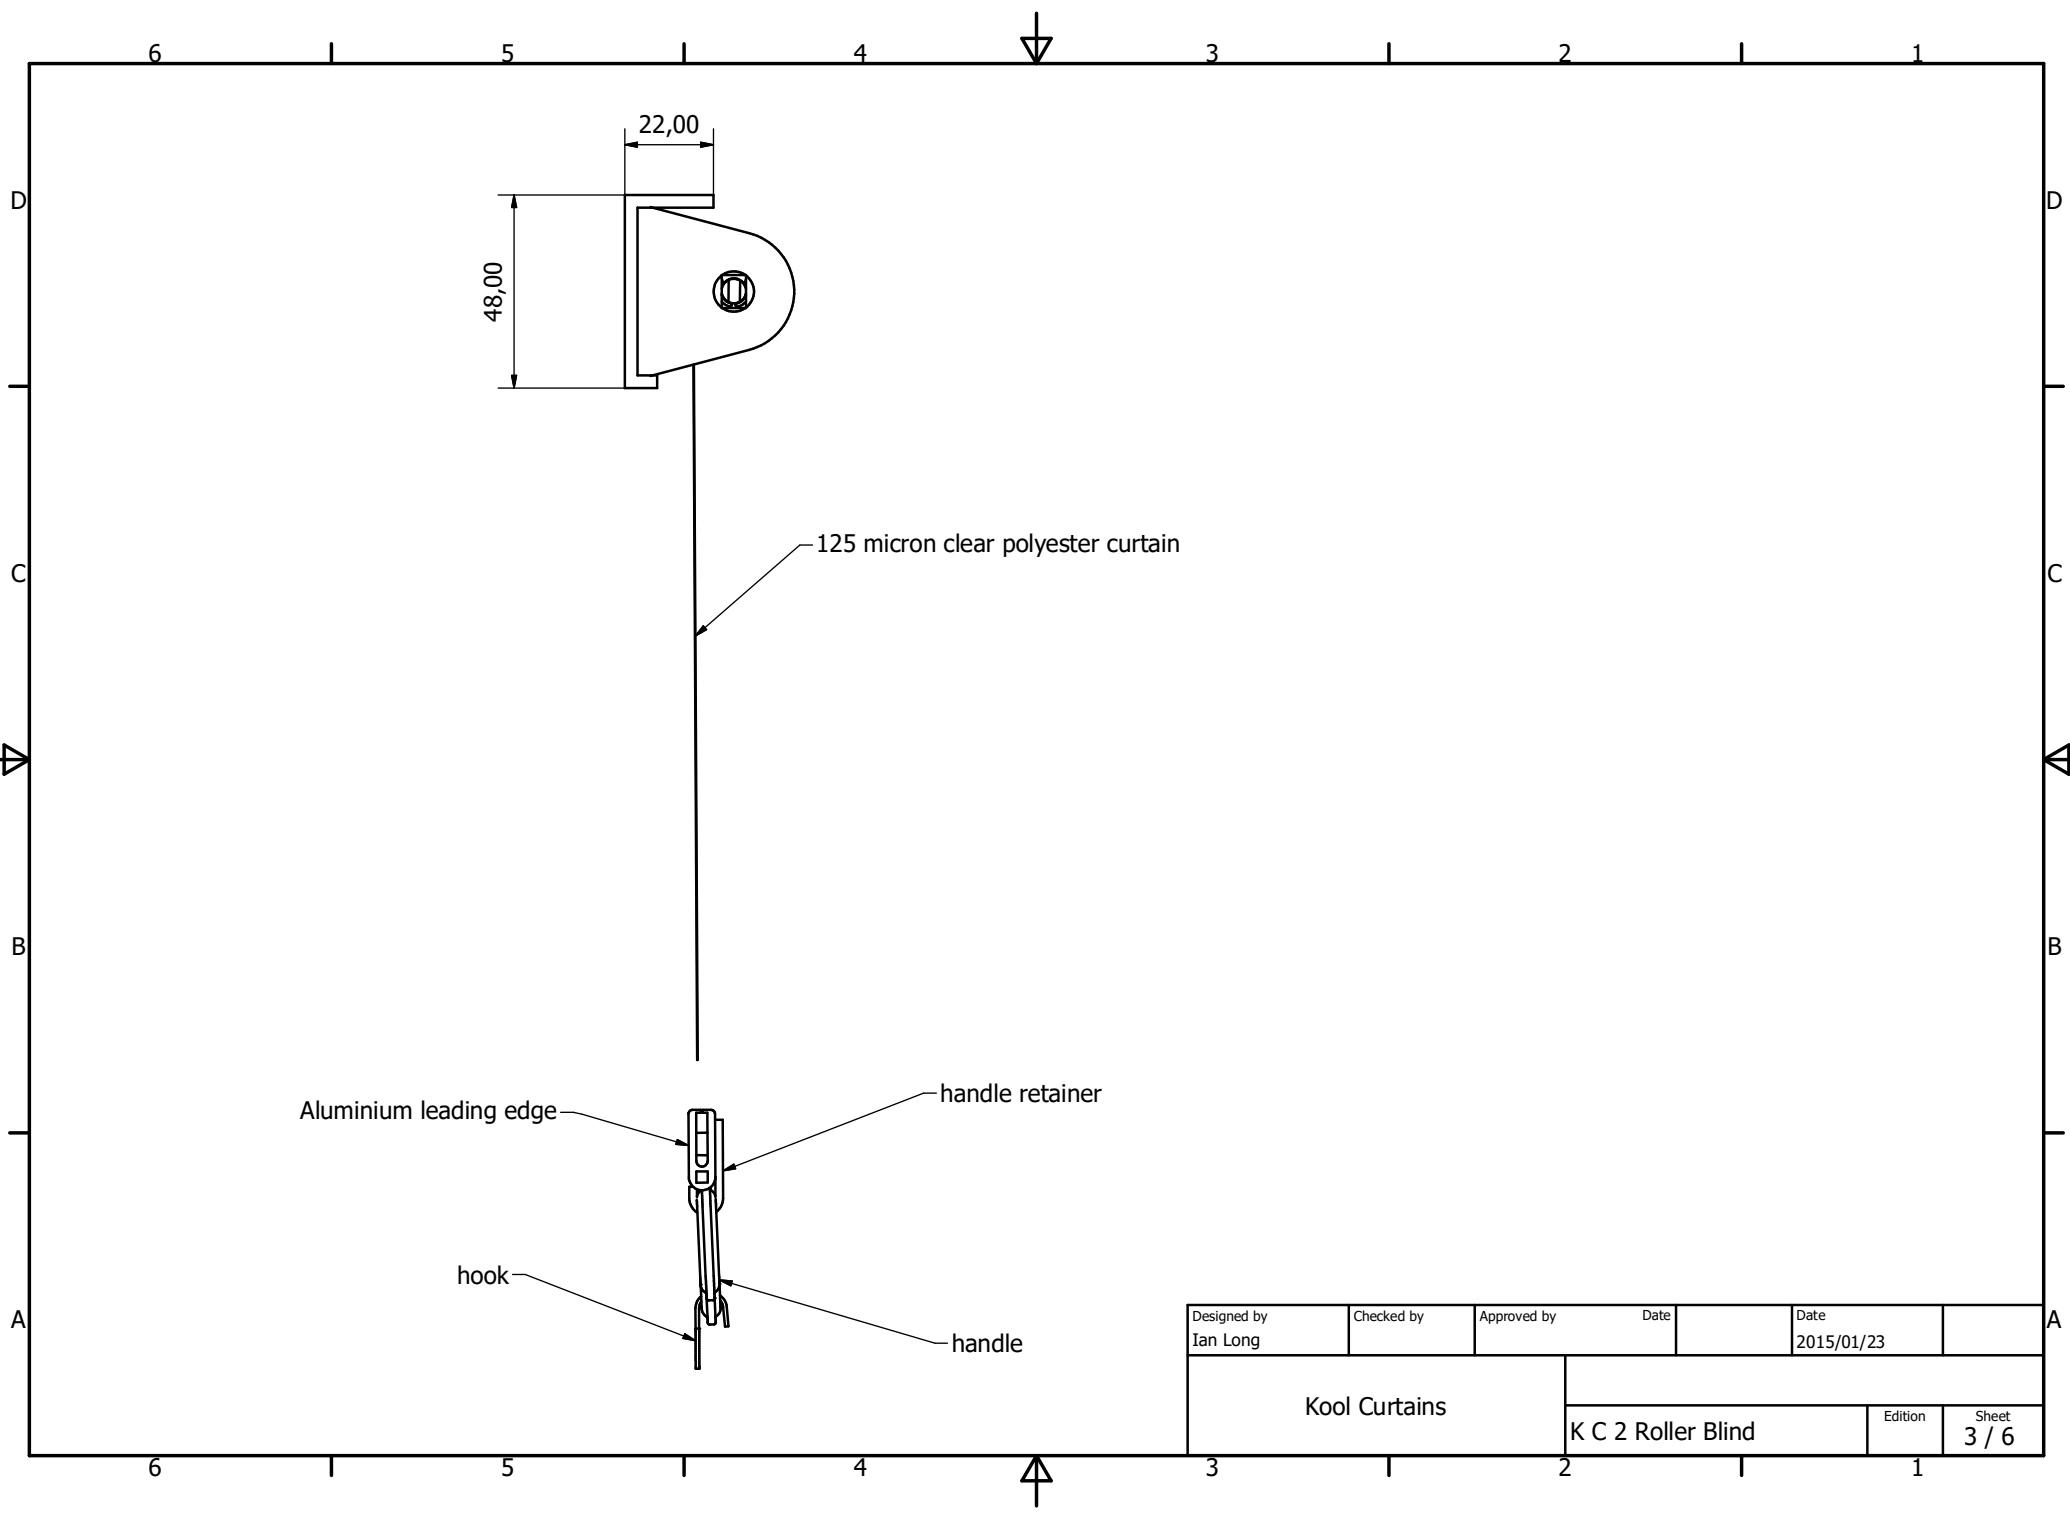

125 micron clear polyester curtain

Aluminium leading edge

handle retainer

hook

handle

Designed by Ian Long	Checked by	Approved by	Date	Date 2015/01/23	
Kool Curtains			K C 2 Roller Blind		
			Edition	Sheet 3 / 6