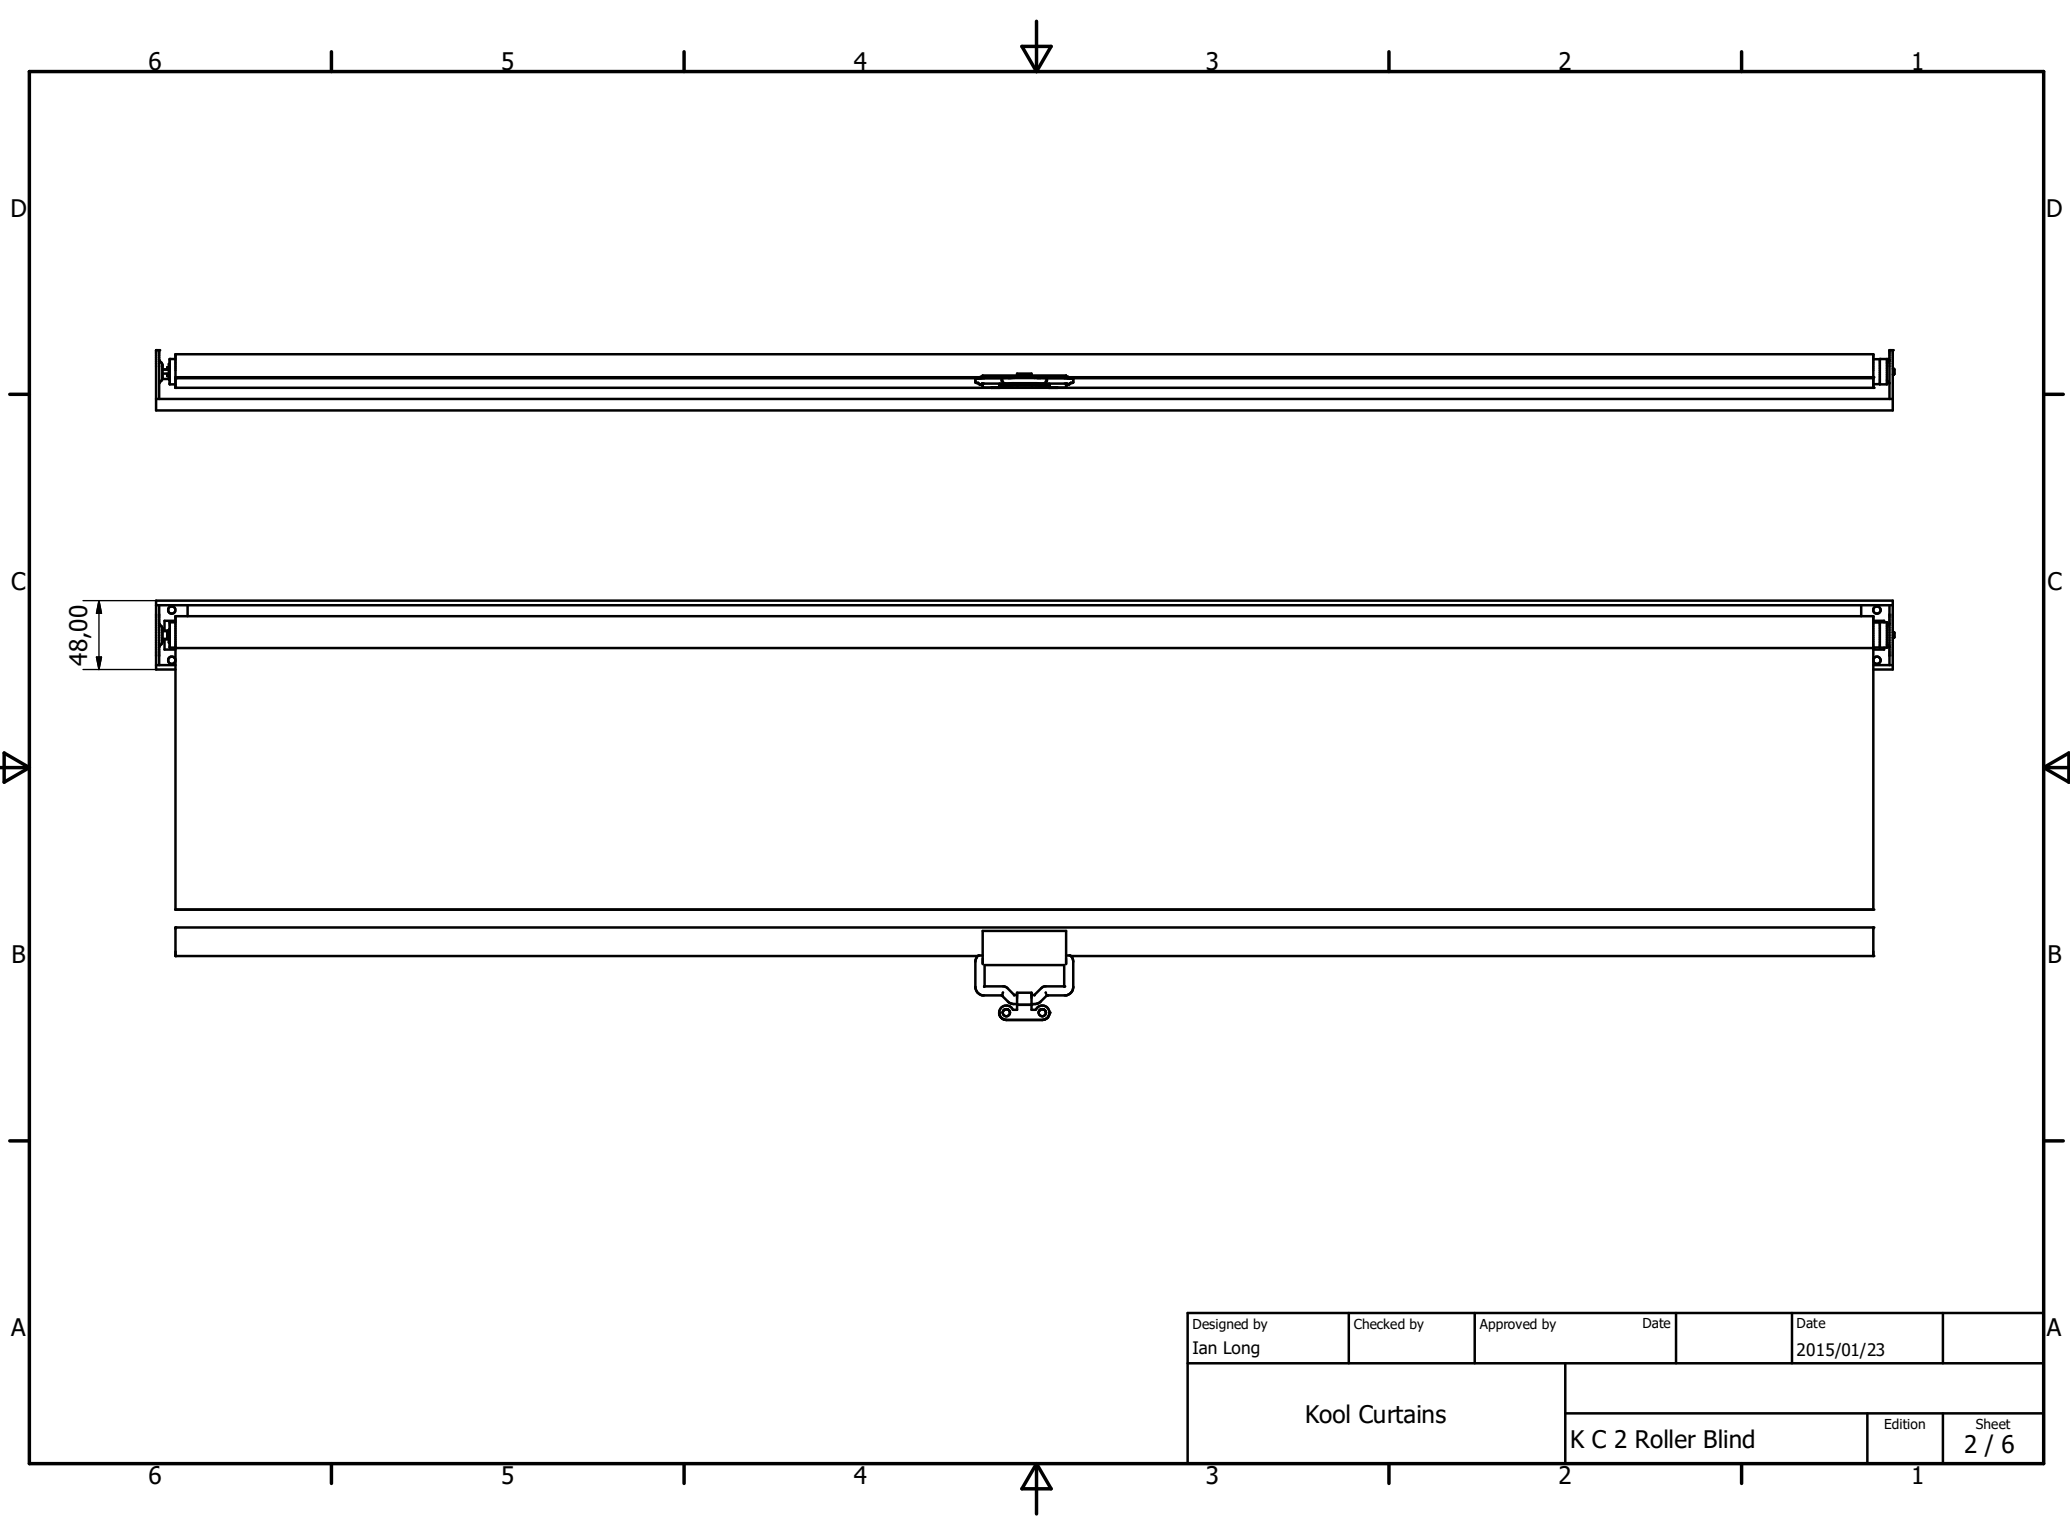

Designed by Ian Long	Checked by	Approved by	Date	Date 2015/01/23	
Kool Curtains			K C 2 Roller Blind		
			Edition	Sheet 2 / 6