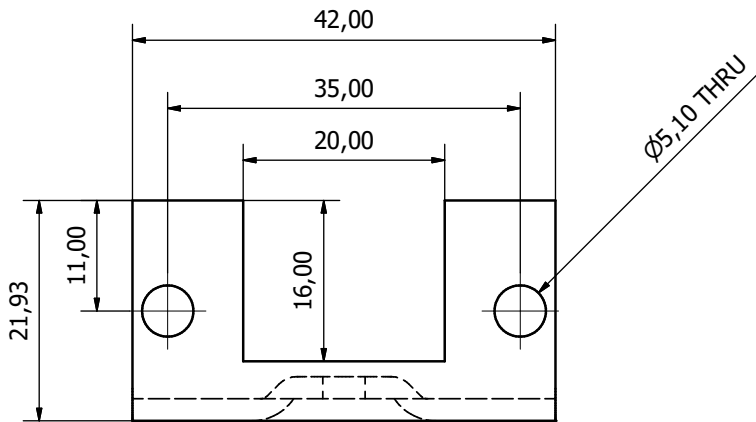

Designed by Ian Long	Checked by	Approved by	Date	Date 2015/01/23	
Kool Curtains			K C 2 Roller Blind		Edition Sheet 5 / 6