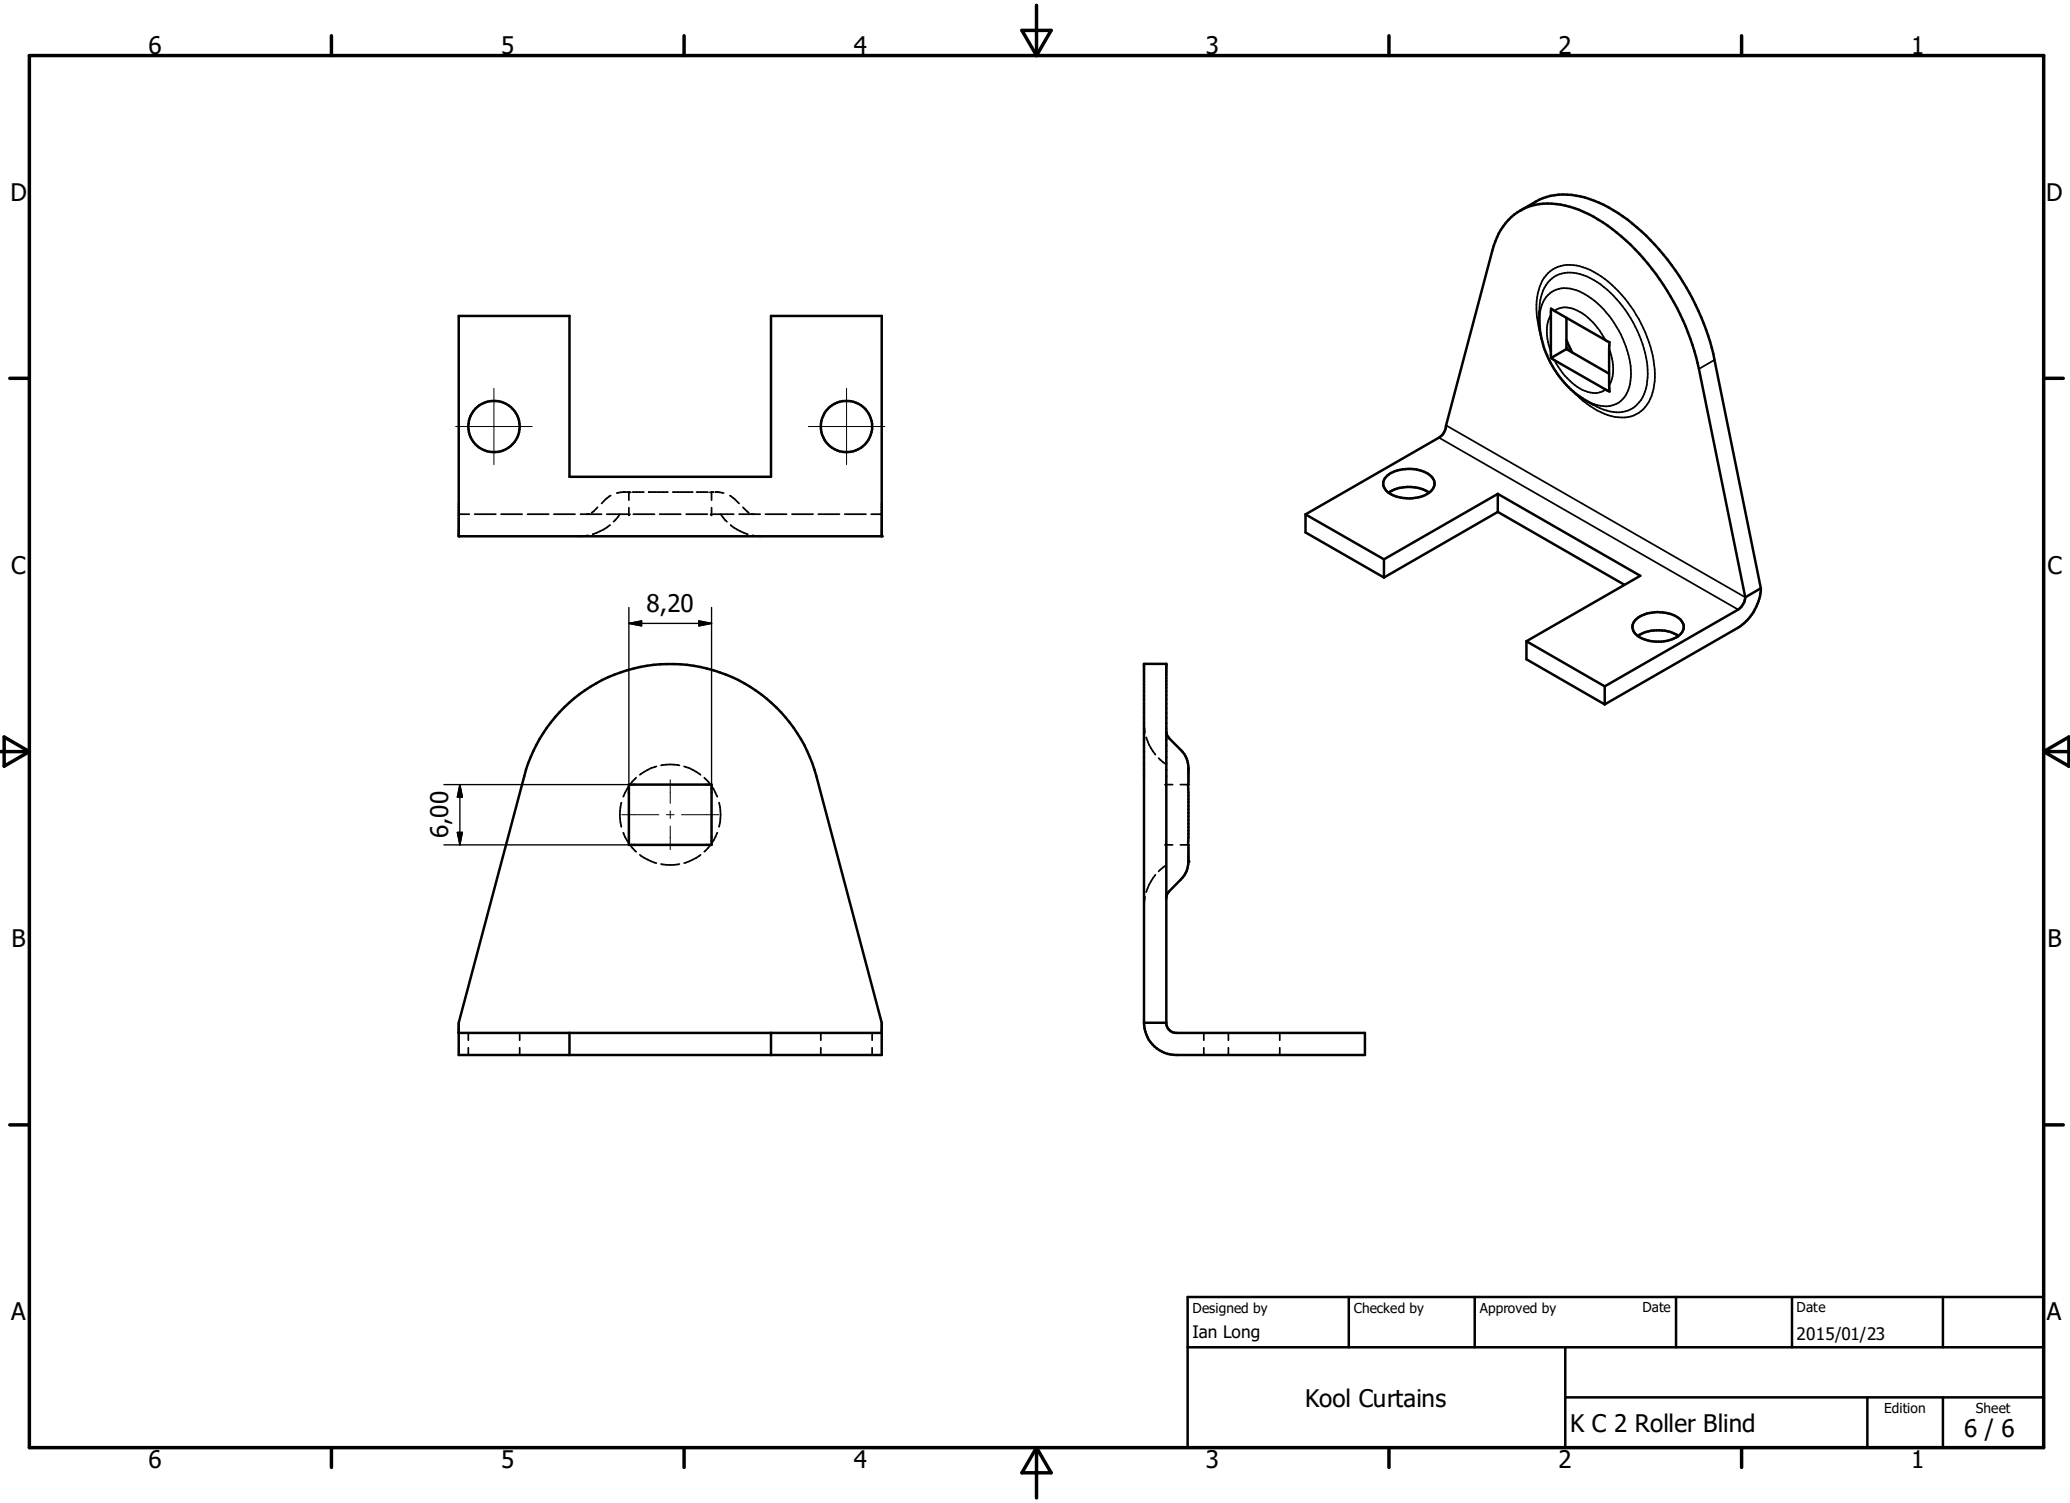

Designed by Ian Long	Checked by	Approved by	Date	Date 2015/01/23
Kool Curtains			K C 2 Roller Blind	
			Edition	Sheet 6 / 6