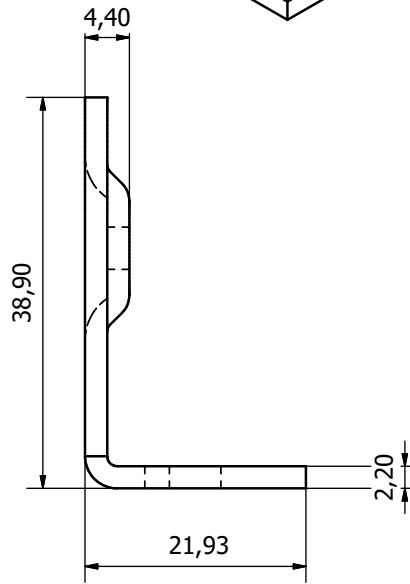

Designed by Ian Long	Checked by	Approved by	Date	Date 2015/01/23	
Kool Curtains			K C 2 Roller Blind		Edition Sheet 5 / 6