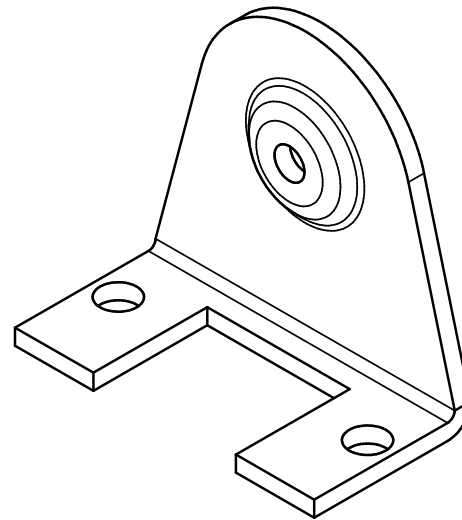

Designed by Ian Long	Checked by	Approved by	Date	Date 2015/01/23	
Kool Curtains			K C 2 Roller Blind		Edition Sheet 5 / 6