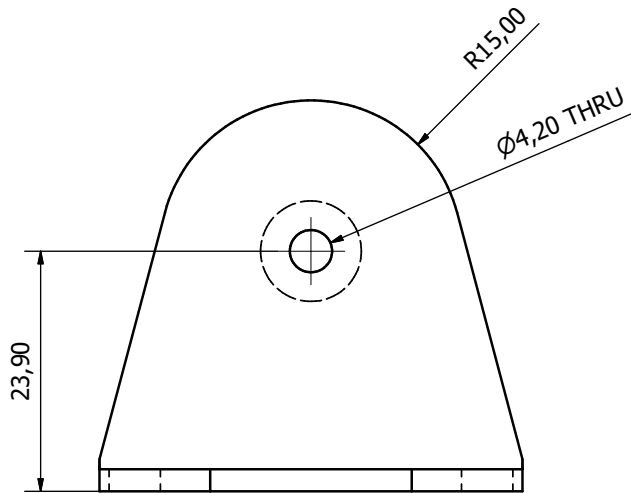

Designed by Ian Long	Checked by	Approved by	Date	Date 2015/01/23	
Kool Curtains			K C 2 Roller Blind		Edition Sheet 5 / 6