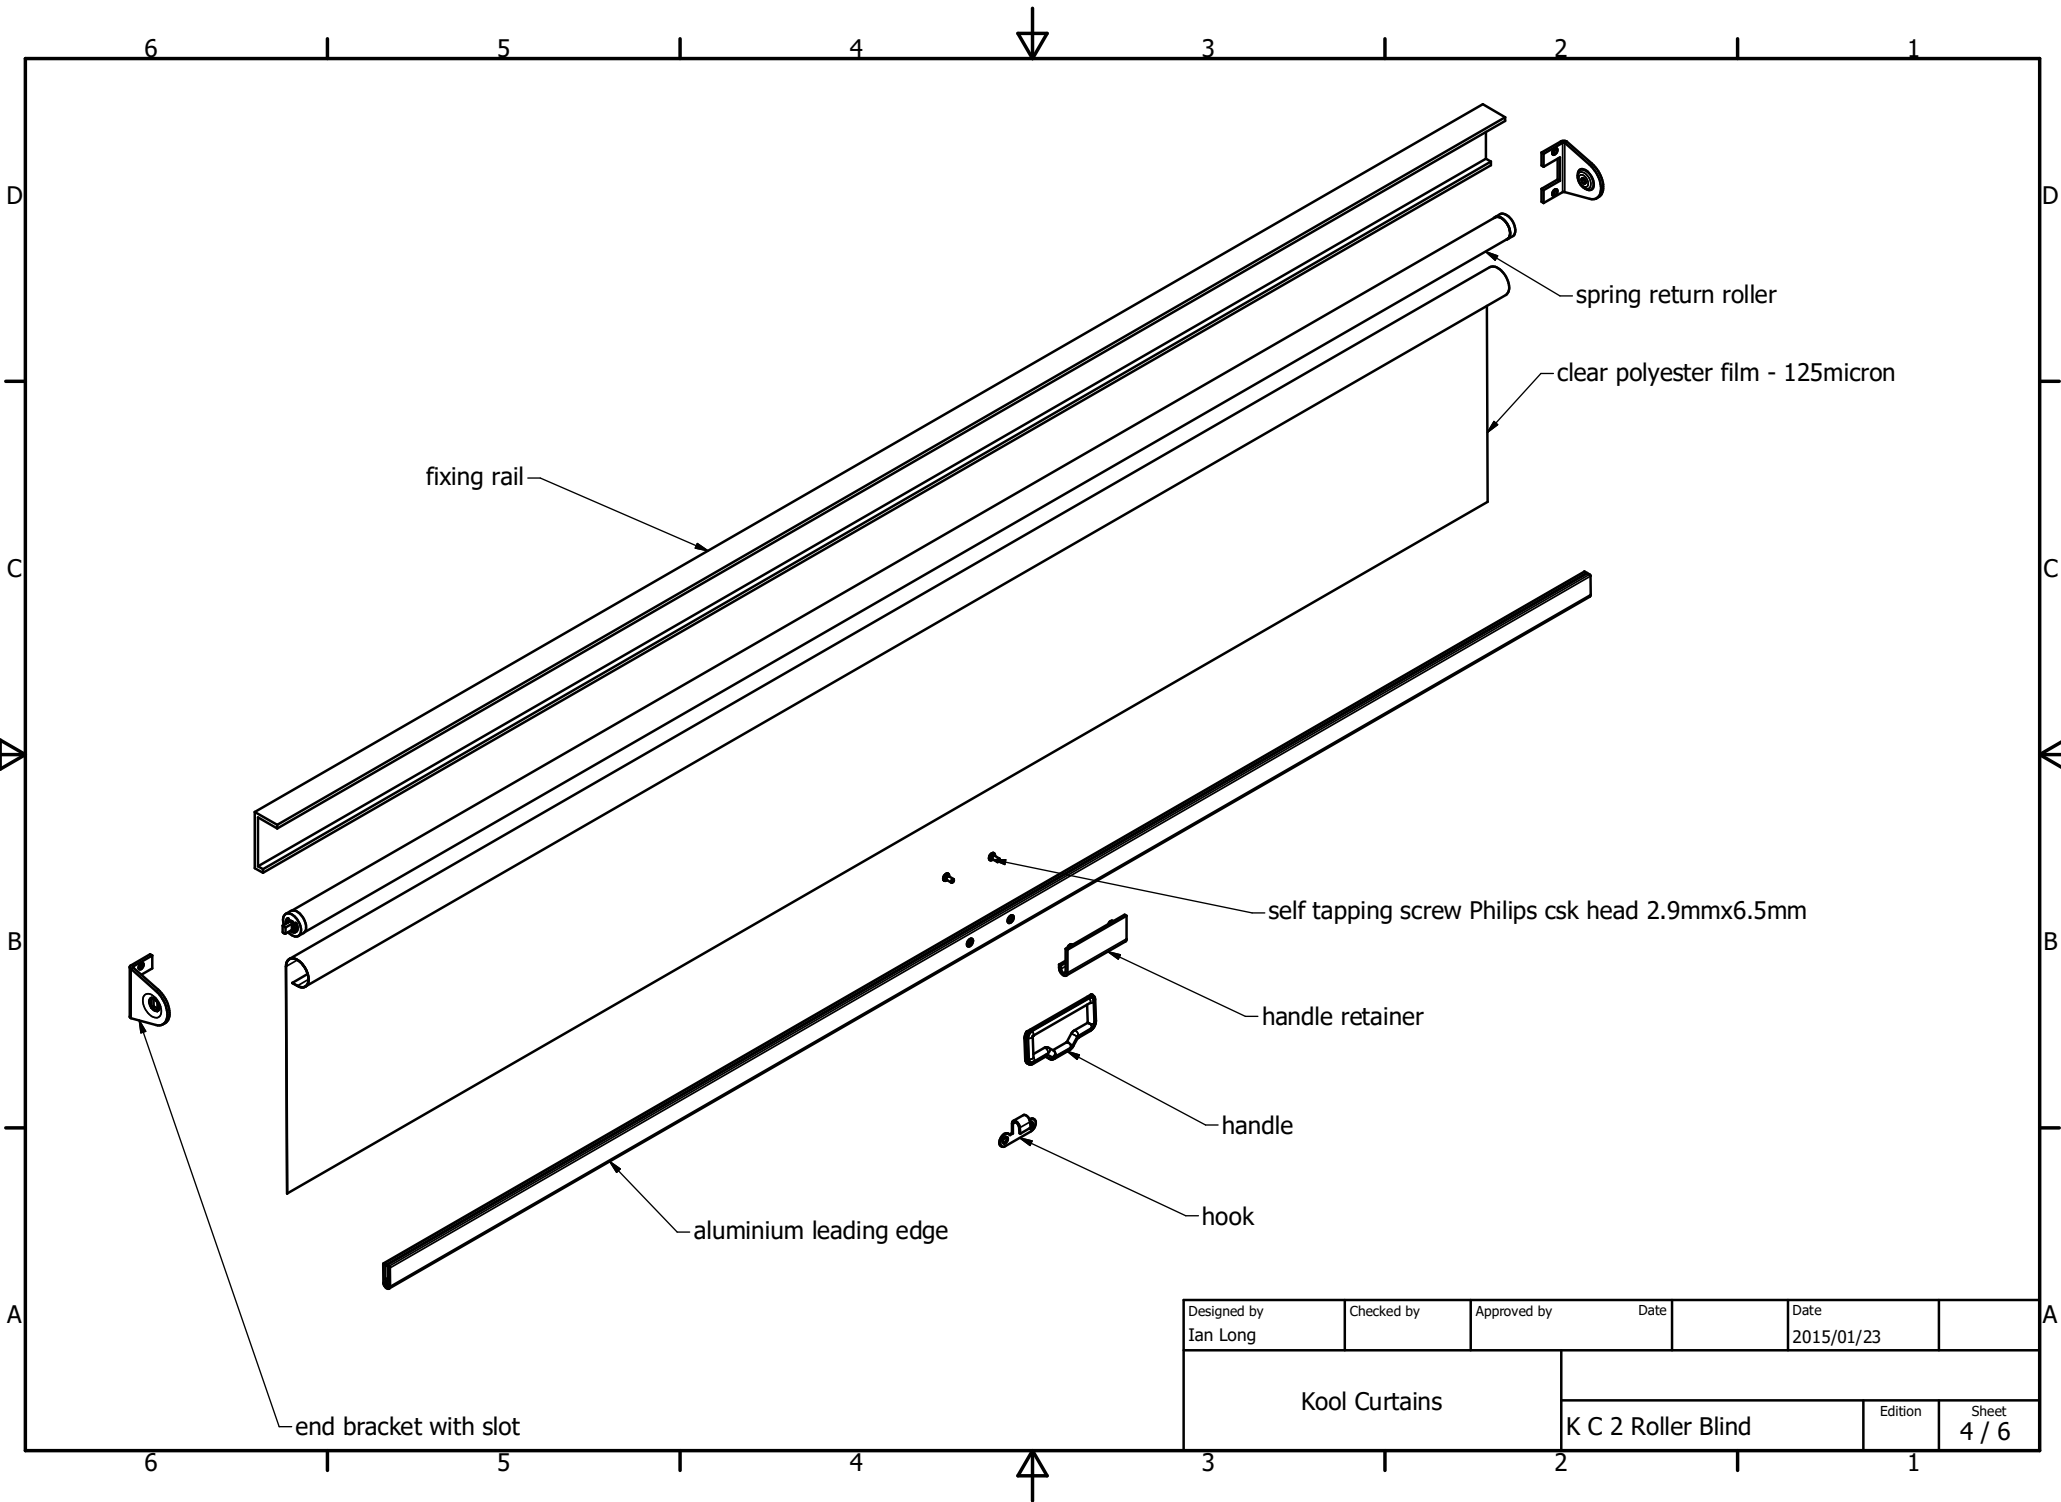

125 micron clear polyester curtain

Aluminium leading edge

handle retainer

hook

handle

| | | | | | |
|-------------------------|------------|-------------|--------------------|--------------------|--|
| Designed by Ian Long | Checked by | Approved by | Date | Date 2015/01/23 | |
| Kool Curtains | | | K C 2 Roller Blind | | |
| | | | Edition | Sheet 3 / 6 | |